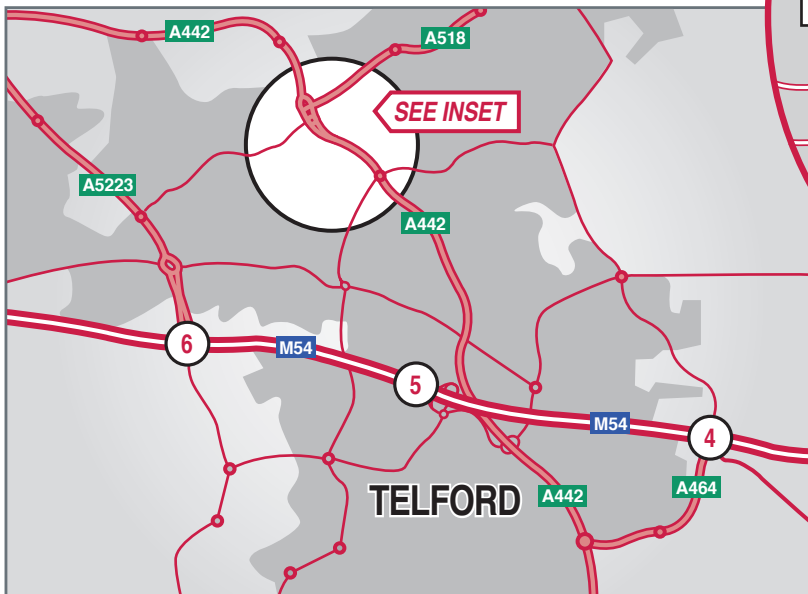

STADCO

Telford

How to find us . . .

STADCO Limited, Queensway/Hortonwood
Telford TF1 7LL
Tel: 01952 222111
Fax: 01952 222050

From A5/M54 Shrewsbury

- Carry along the A5 East
- A5 becomes M54
- At junction 5, Take the A5 exit towards Telford centre
- Enter next roundabout, take the 1st exit onto Rampart Way/A5
- Enter next roundabout and take the 1st exit
- Stay straight to go onto Queensway/A442
- Queensway/A442 becomes Trench Lock
- Turn left continue 100 metres to Stadco security gatehouse

From M6/M54

- Carry along the M6 North
- Merge onto M54 via exit 10A towards north (& mid) Wales/Wolverhampton & Telford
- At junction 5, take the B5072 exit to Telford
- Enter next roundabout, take the 2nd exit onto Rampart Way/A5
- Enter next roundabout and take the 1st exit
- Stay straight to go onto Queensway/A442
- Queensway/A442 becomes Trench Lock
- Turn left continue 100 metres to Stadco security gatehouse