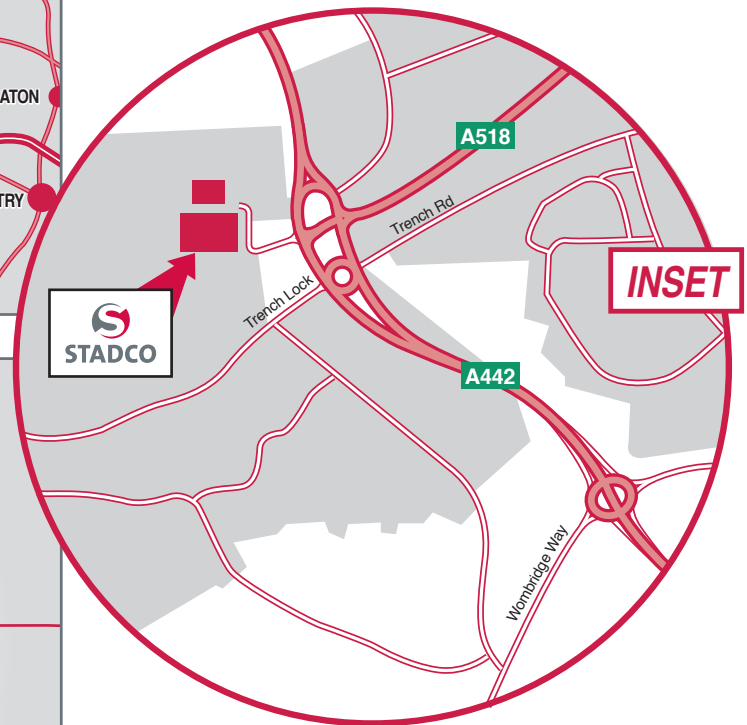

STADCO

Telford

How to find us . . .

STADCO Limited, Queensway/Hortonwood
Telford TF1 7LL
Tel: 01952 222111
Fax: 01952 222050

From A5/M54 Shrewsbury

- Carry along the A5 East
- A5 becomes M54
- At junction 5, Take the A5 exit towards Telford centre
- Enter next roundabout, take the 1st exit onto Rampart Way/A5
- Enter next roundabout and take the 1st exit
- Stay straight to go onto Queensway/A442
- Queensway/A442 becomes Trench Lock
- Turn left continue 100 metres to Stadco security gatehouse

From M6/M54

- Carry along the M6 North
- Merge onto M54 via exit 10A towards north (& mid) Wales/Wolverhampton & Telford
- At junction 5, take the B5072 exit to Telford
- Enter next roundabout, take the 2nd exit onto Rampart Way/A5
- Enter next roundabout and take the 1st exit
- Stay straight to go onto Queensway/A442
- Queensway/A442 becomes Trench Lock
- Turn left continue 100 metres to Stadco security gatehouse