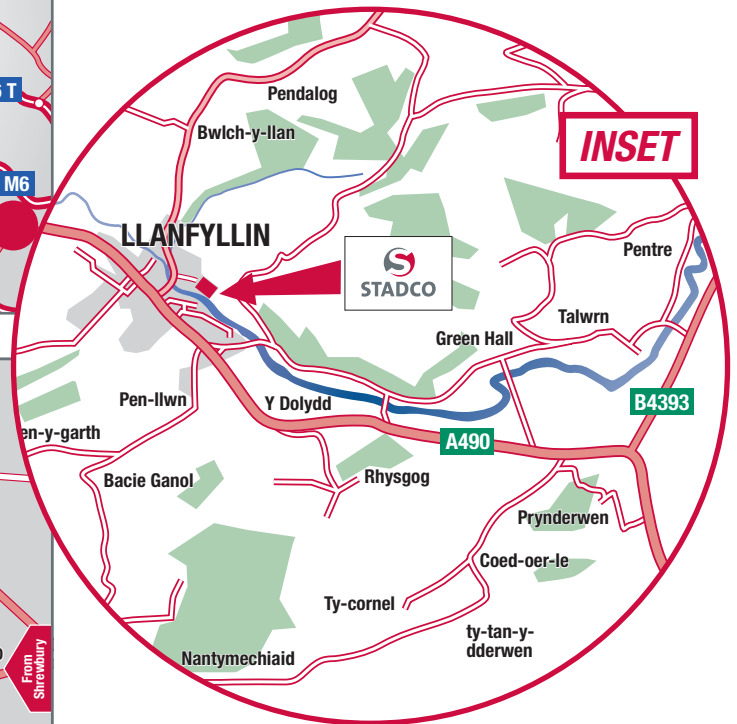

STADCO

Powys

How to find us...

STADCO Limited, Ffordd-y-Cain,
Llanfyllin, Powys SY22 5DH
Tel: 01691 648561
Fax: 01691 648836

From the West Midlands

- Exit the M6 at junction 10A, taking the M54 signposted Telford, Shrewsbury and Wales
- Drive right to the end of the M54, which then becomes the A5, dual carriageway
- At the roundabout, the junction with the A49, bear left onto the Shrewsbury bypass, following the signs for Wales
- Go straight over the next roundabout and approaching the next roundabout you will see signs for services and Dobbies Garden Centre
- Go straight over and continue along the dual carriageway, going straight over two roundabouts, then turn left at the next onto the A458 following signs for Welshpool
- At Ford (about 2.4 miles) turn right onto the B4393
- Continue on the B4393 until, just past Llandrinio, you come to a T-junction at the A483. Turn right and after 0.5 miles turn left back onto the B4393
- Continue until you come to another T-junction with the A495 at Llsantffraid-ym-Mechain
- Turn left onto the A495, drive through the village and turn right back onto the B4393, signposted Llanfyllin
- After about 4 miles, turn right at the T-junction, the A490, into Llanfyllin
- Follow the road into the town, past Station Road on the right and turn right into Ffordd-y-Cain, taking the first on the right
- STADCO is now straight ahead of you.