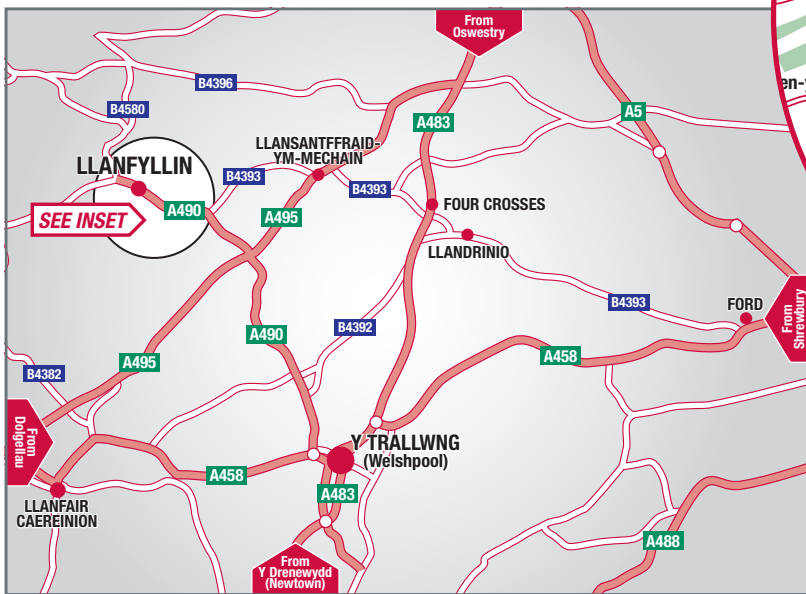

STADCO

Powys

How to find us...

STADCO Limited, Ffordd-y-Cain,
Llanfyllin, Powys SY22 5DH
Tel: 01691 648561
Fax: 01691 648836

From the West Midlands

- Exit the M6 at junction 10A, taking the M54 signposted Telford, Shrewsbury and Wales
- Drive right to the end of the M54, which then becomes the A5, dual carriageway
- At the roundabout, the junction with the A49, bear left onto the Shrewsbury bypass, following the signs for Wales
- Go straight over the next roundabout and approaching the next roundabout you will see signs for services and Dobbies Garden Centre
- Go straight over and continue along the dual carriageway, going straight over two roundabouts, then turn left at the next onto the A458 following signs for Welshpool
- At Ford (about 2.4 miles) turn right onto the B4393
- Continue on the B4393 until, just past Llandrinio, you come to a T-junction at the A483. Turn right and after 0.5 miles turn left back onto the B4393
- Continue until you come to another T-junction with the A495 at Llsantffraid-ym-Mechain
- Turn left onto the A495, drive through the village and turn right back onto the B4393, signposted Llanfyllin
- After about 4 miles, turn right at the T-junction, the A490, into Llanfyllin
- Follow the road into the town, past Station Road on the right and turn right into Ffordd-y-Cain, taking the first on the right
- STADCO is now straight ahead of you.